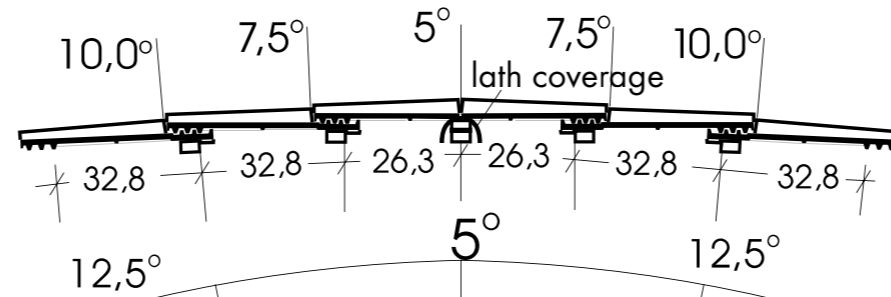

The Barrel Roof | with Ergoldsbacher Karat®

ERLUS 

Two **Karat®** tiles, manually bonded to one another, are used on the crest of the barrel roof.

The ventilation of barrel roofs is possible with Karat ventilation tiles, which are placed starting from the third row from the crest.

If a barrel roof has a pitch of <math><10^\circ</math>, in its upper section, a waterproof sub-roof is to be employed for the entire roof area.

Technical information from the Erlus AG

The minimum radius of approximately 8 m for barrel roofs with Ergoldsbacher Karat® results from a possible negative roof pitch of 2.5° per tile.