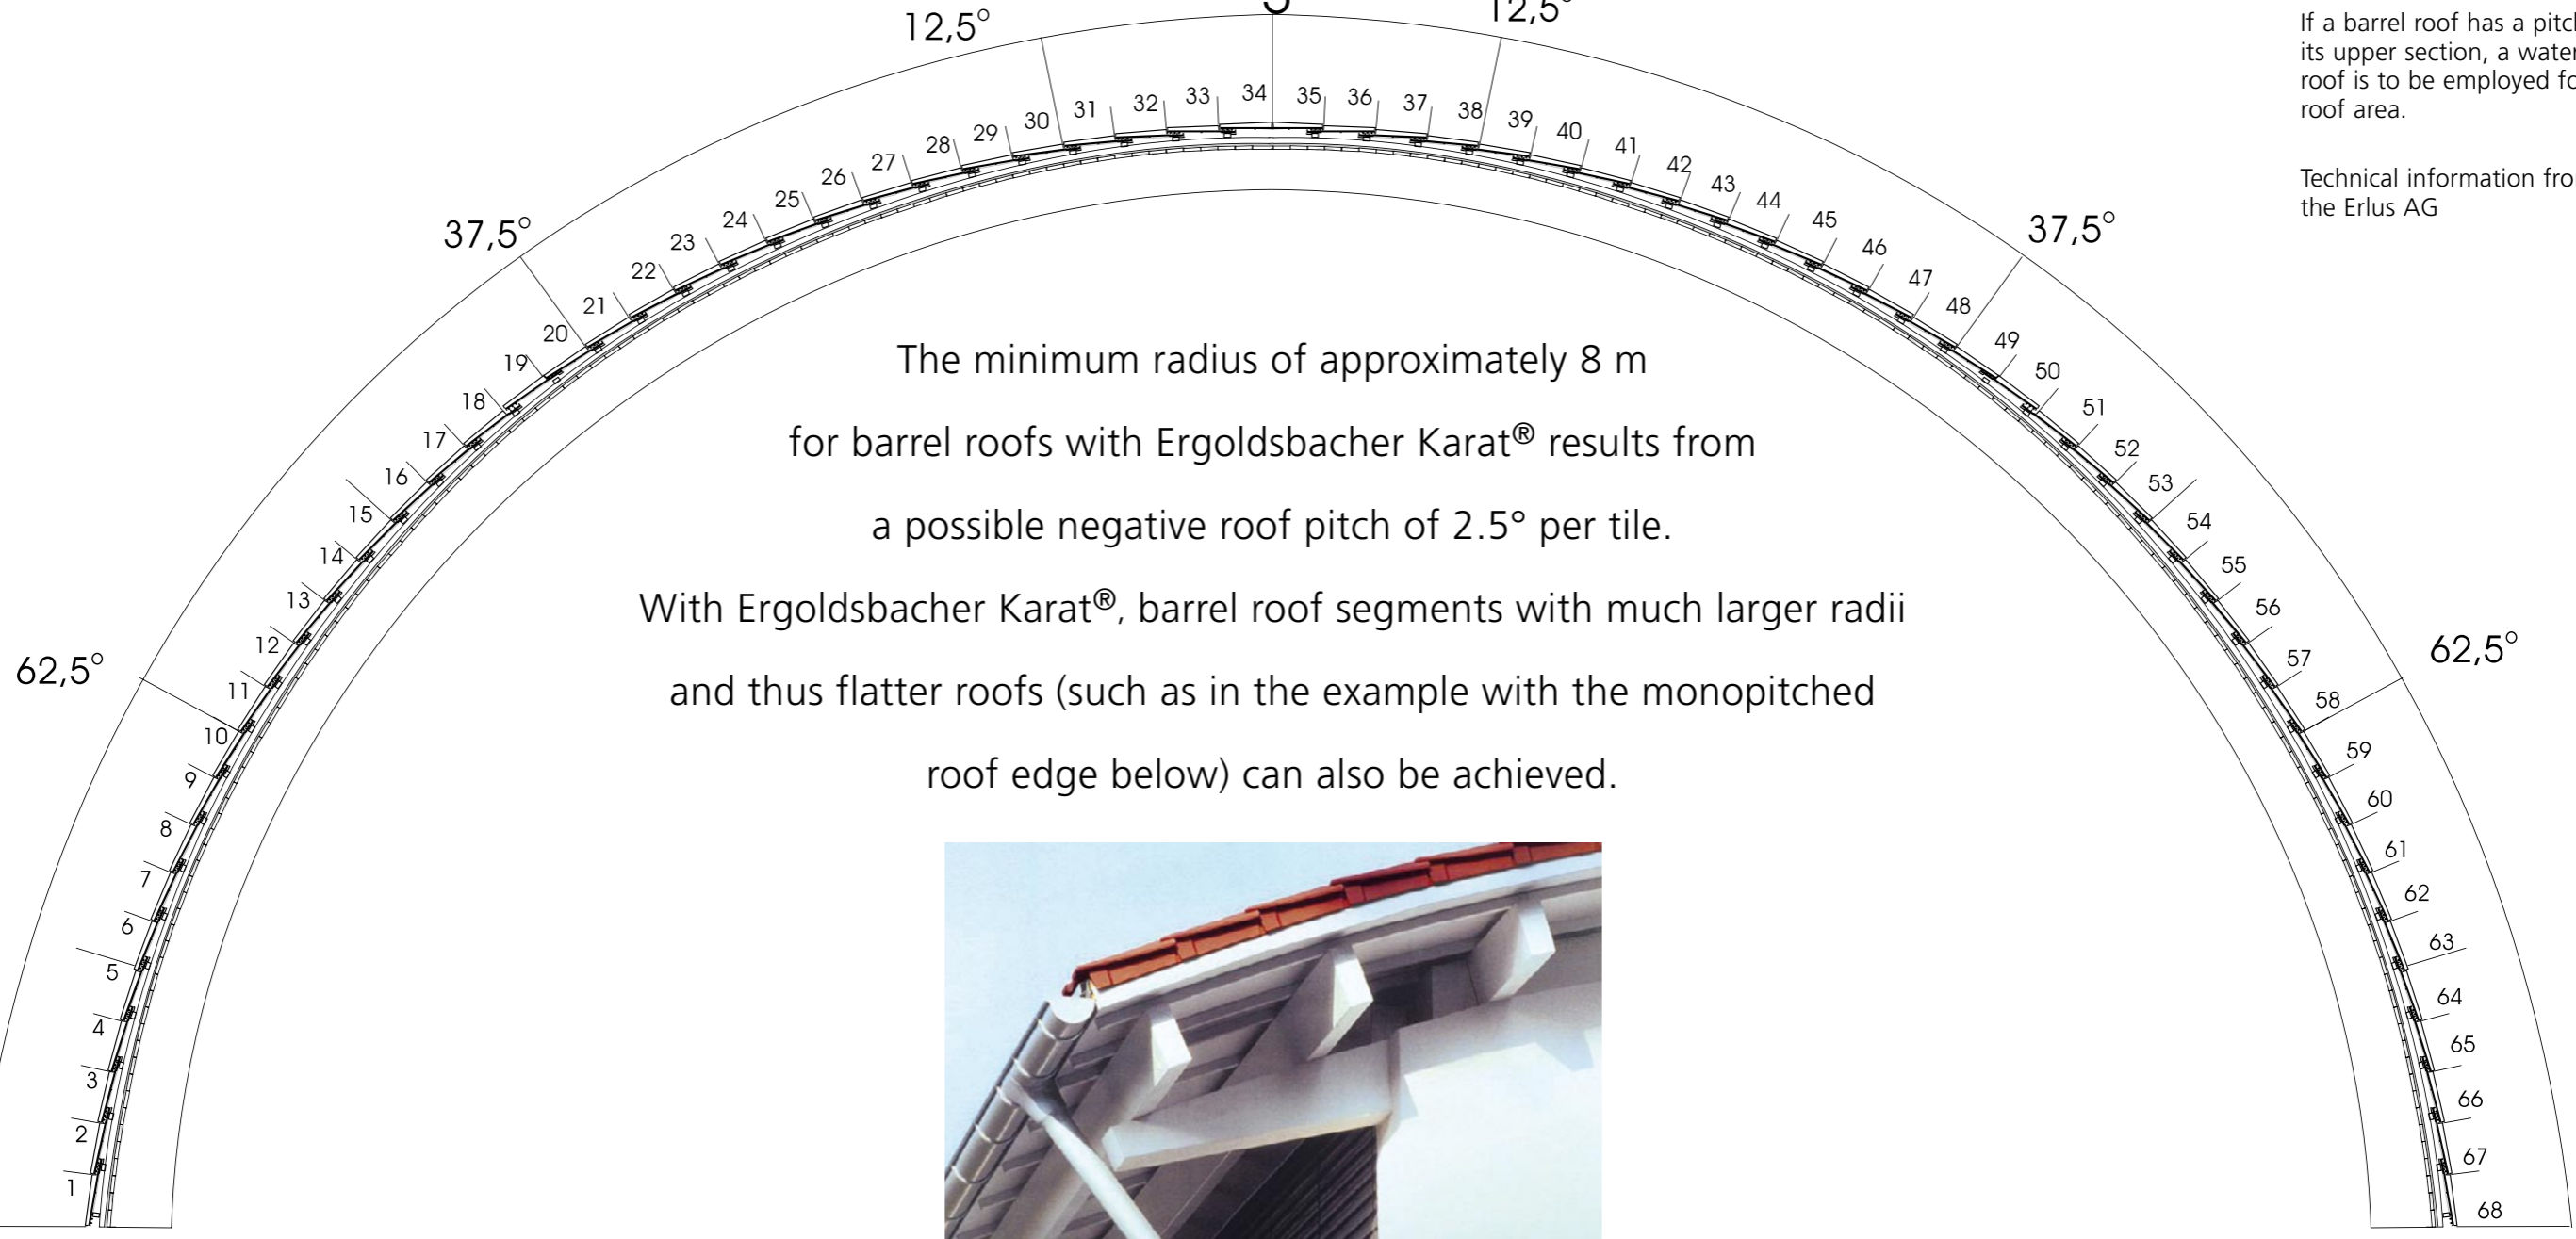

If a barrel roof has a pitch of <math><10^\circ</math>, in its upper section, a waterproof sub-roof is to be employed for the entire roof area.

Technical information from the Erlus AG

The minimum radius of approximately 8 m for barrel roofs with Ergoldsbacher Karat® results from a possible negative roof pitch of 2.5° per tile.